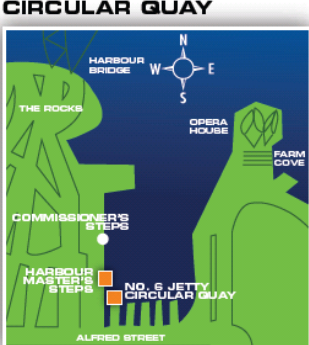

## DARLING HARBOUR – CIRCULAR QUAY – LUNA PARK - DAILY

- Services including
- Darling Harbour
  - Circular Quay
  - Luna Park

## DARLING HARBOUR – CIRCULAR QUAY – LUNA PARK FERRY SERVICE

### DARLING HARBOUR - CIRCULAR QUAY

ARRIVE/DEPART	AM	AM	AM	AM	PM	PM	PM	PM	PM	PM	PM	PM	PM
Darling Harbour - Pier 26	9.30	10.15	11.00	11.45	12.30	1.15	2.00	2.45	3.30 ◆	4.15	4.45 ▽	5.00 ◆	5.45
Circular Quay - No.6 Jetty	9.45	10.30	11.15	12.00	12.45	1.30	2.15	3.00	3.45 ◆	4.30	5.00 ▽	5.15 ◆	6.00

### CIRCULAR QUAY – LUNA PARK – DARLING HARBOUR

ARRIVE/DEPART	AM	AM	AM	AM	PM	PM	PM	PM	PM	PM	PM
Circular Quay - Harbour Master Steps	10.40	11.25	12.10	12.55	1.40	2.25	3.10	3.55	4.40 ◆	5.25	
Circular Quay - No.6 Jetty											6.00
Luna Park / Jeffrey Street	10.45	11.30		1.00	1.45	2.30	3.15 ◆	4.00	4.45 ◆	5.30	
Darling Harbour - Pier 26	11.00	11.45	12.30	1.15	2.00	2.45	3.30 ◆	4.15	5.00 ◆	5.45	