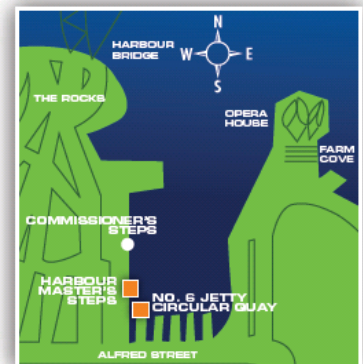

Timetable Effective 13 November 2010

HOP ON HOP OFF - SYDNEY HARBOUR EXPLORER - Daily

The fun and easy way to explore Sydney Harbour aboard Rocket and Manly Fast Ferries. Hop On Hop Off makes it easy to visit eight harbourside attractions.

Create your own package with a great range of add-ons. Pass is valid for 24 hours. Specially discounted park entry fees are valid for a single date.

Example - Hop on a rocket from Darling Harbour & visit Taronga Zoo, reboard for lunch & a swim at Watsons Bay, then Hop to Circular Quay to explore the Opera House before returning to Darling Harbour for shopping and entertainment.

Hop On Hop Off Pass 1 includes rocket ferries between

- Darling Harbour
- Circular Quay
- Taronga Zoo
- Watsons Bay
- Luna Park

Optional add ons:

- Manly Fast Ferries
- Fort Denison entry
- Shark Island entry
- Taronga Zoo entry

CIRCULAR QUAY

DARLING HARBOUR

Hop On Hop Off Timetable

ARRIVE/DEPART	AM	AM	AM	AM	PM	PM	PM	PM	PM	PM	PM	PM	PM	PM	PM	PM
Darling Harbour - Pier 26	9.30	10.15	11.00	11.45	12.30	1.15	2.00	2.45	3.30 ◆	4.15	4.45 ▽	5.00 ◆	5.45	6.15	6.45	7.05
Circular Quay - No.6 Jetty	9.45	10.30	11.15	12.00	12.45	1.30	2.15	3.00	3.45 ◆	4.30	5.00 ▽	5.15 ◆	6.00	6.25	6.55	7.20
Fort Denison	9.55	10.40	11.25	12.10	12.55	1.40	2.25									
Taronga Zoo	10.00	10.45	11.30	12.15	1.00											
Shark Island	10.10		11.40		1.10		2.30	3.15		4.40						
Watsons Bay	10.20	11.05	11.50	12.35	1.20	1.55	2.40	3.25	4.05 ◆	4.55						
Taronga Zoo					1.30	2.05	3.00	3.45	4.25 ◆	5.15						
Fort Denison	10.30	11.15	12.00	12.45		2.10	3.05	3.50								
Circular Quay - Harbour Master Steps	10.40	11.25	12.10	12.55	1.40	2.25	3.10	3.55	4.40 ◆	5.25						
Luna Park	10.45	11.30		1.00	1.45	2.30	3.15 ◆	4.00	4.45 ◆	5.30						
Darling Harbour - Pier 26	11.00	11.45	12.30	1.15	2.00	2.45	3.30 ◆	4.15	5.00 ◆	5.45						
Circular Quay - No.6 Jetty	11.15	12.00	12.45	1.30	2.15	3.00	3.45 ◆	4.30	5.15 ◆	6.00						
Darling Harbour – Pier 26										6.15			6.15	6.45	7.05	